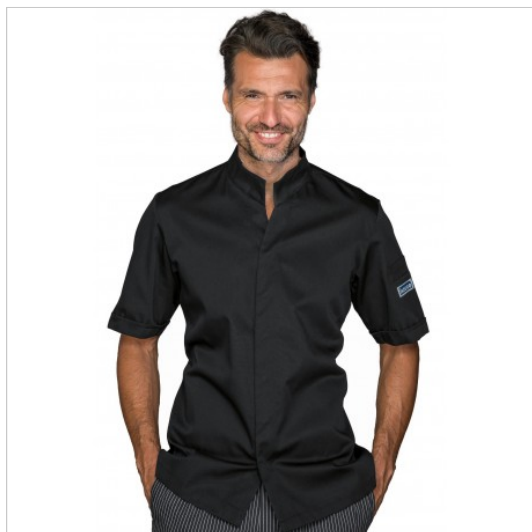

SCHEDA PRODOTTO

Jacket Sincler short sleeve Black ISACCO
058851M

Riferimento: ISA058851M

Areas of Use	CATERING
Color	Black
Composition Fabric	65% Polyester 35% Cotton
Design	Monochrome
Fabric weight	195 gr/mq
Kind of Closure	Snaps
Model	Man
Number of Buttons	Six
Number of Pockets	One
Product Line	Sincler
Product category	Jackets
Season	Summer
Type of Neck	Mandarin
Type of Sleeves	Short